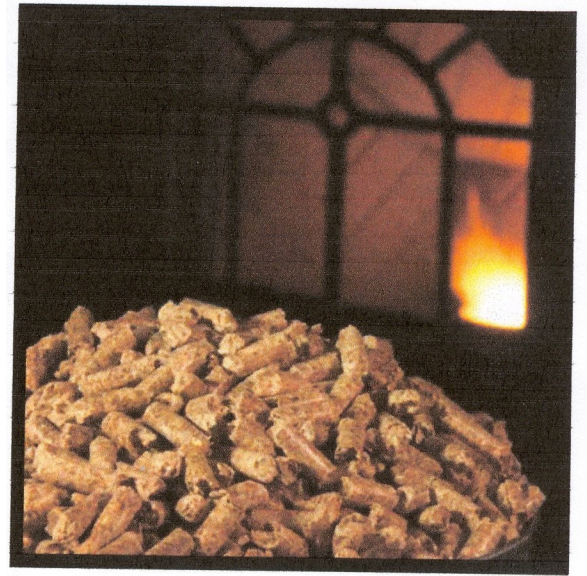

WOOD PELLETS

Hot New Item

Premium Quality Wood Pellets for Home Heating Use

- * 100% Wood Fiber - Pine & Hardwood Blend
 - * No Additives or Impurities
 - * BTU rating of 8400
 - * Ash less than 1% - Low Maintenance
 - * Fines or Sawdust less than 1/2%
 - * Sold by the bag or pallet
- Pallets contain 50 / 40lb bags (1 ton)